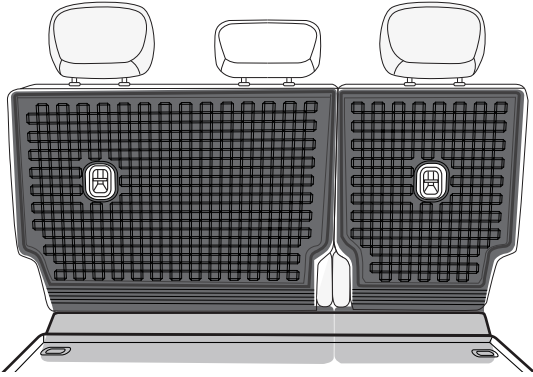

SW128ADE00E

+ SW122ADE00E

PV5 (SWk, MY25)

Genuine Accessories
developed by MOBIS

www.mobisparts.eu

1

2

Fig. 1