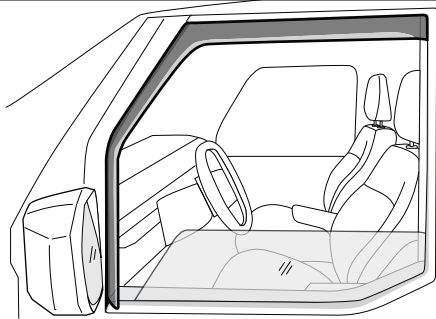

SW221ADE00

PV5 (SWk, MY25)

P 2

P 3 & 8

P 4 - 7

0,25 hours

P 8

Genuine Accessories
developed by MOBIS